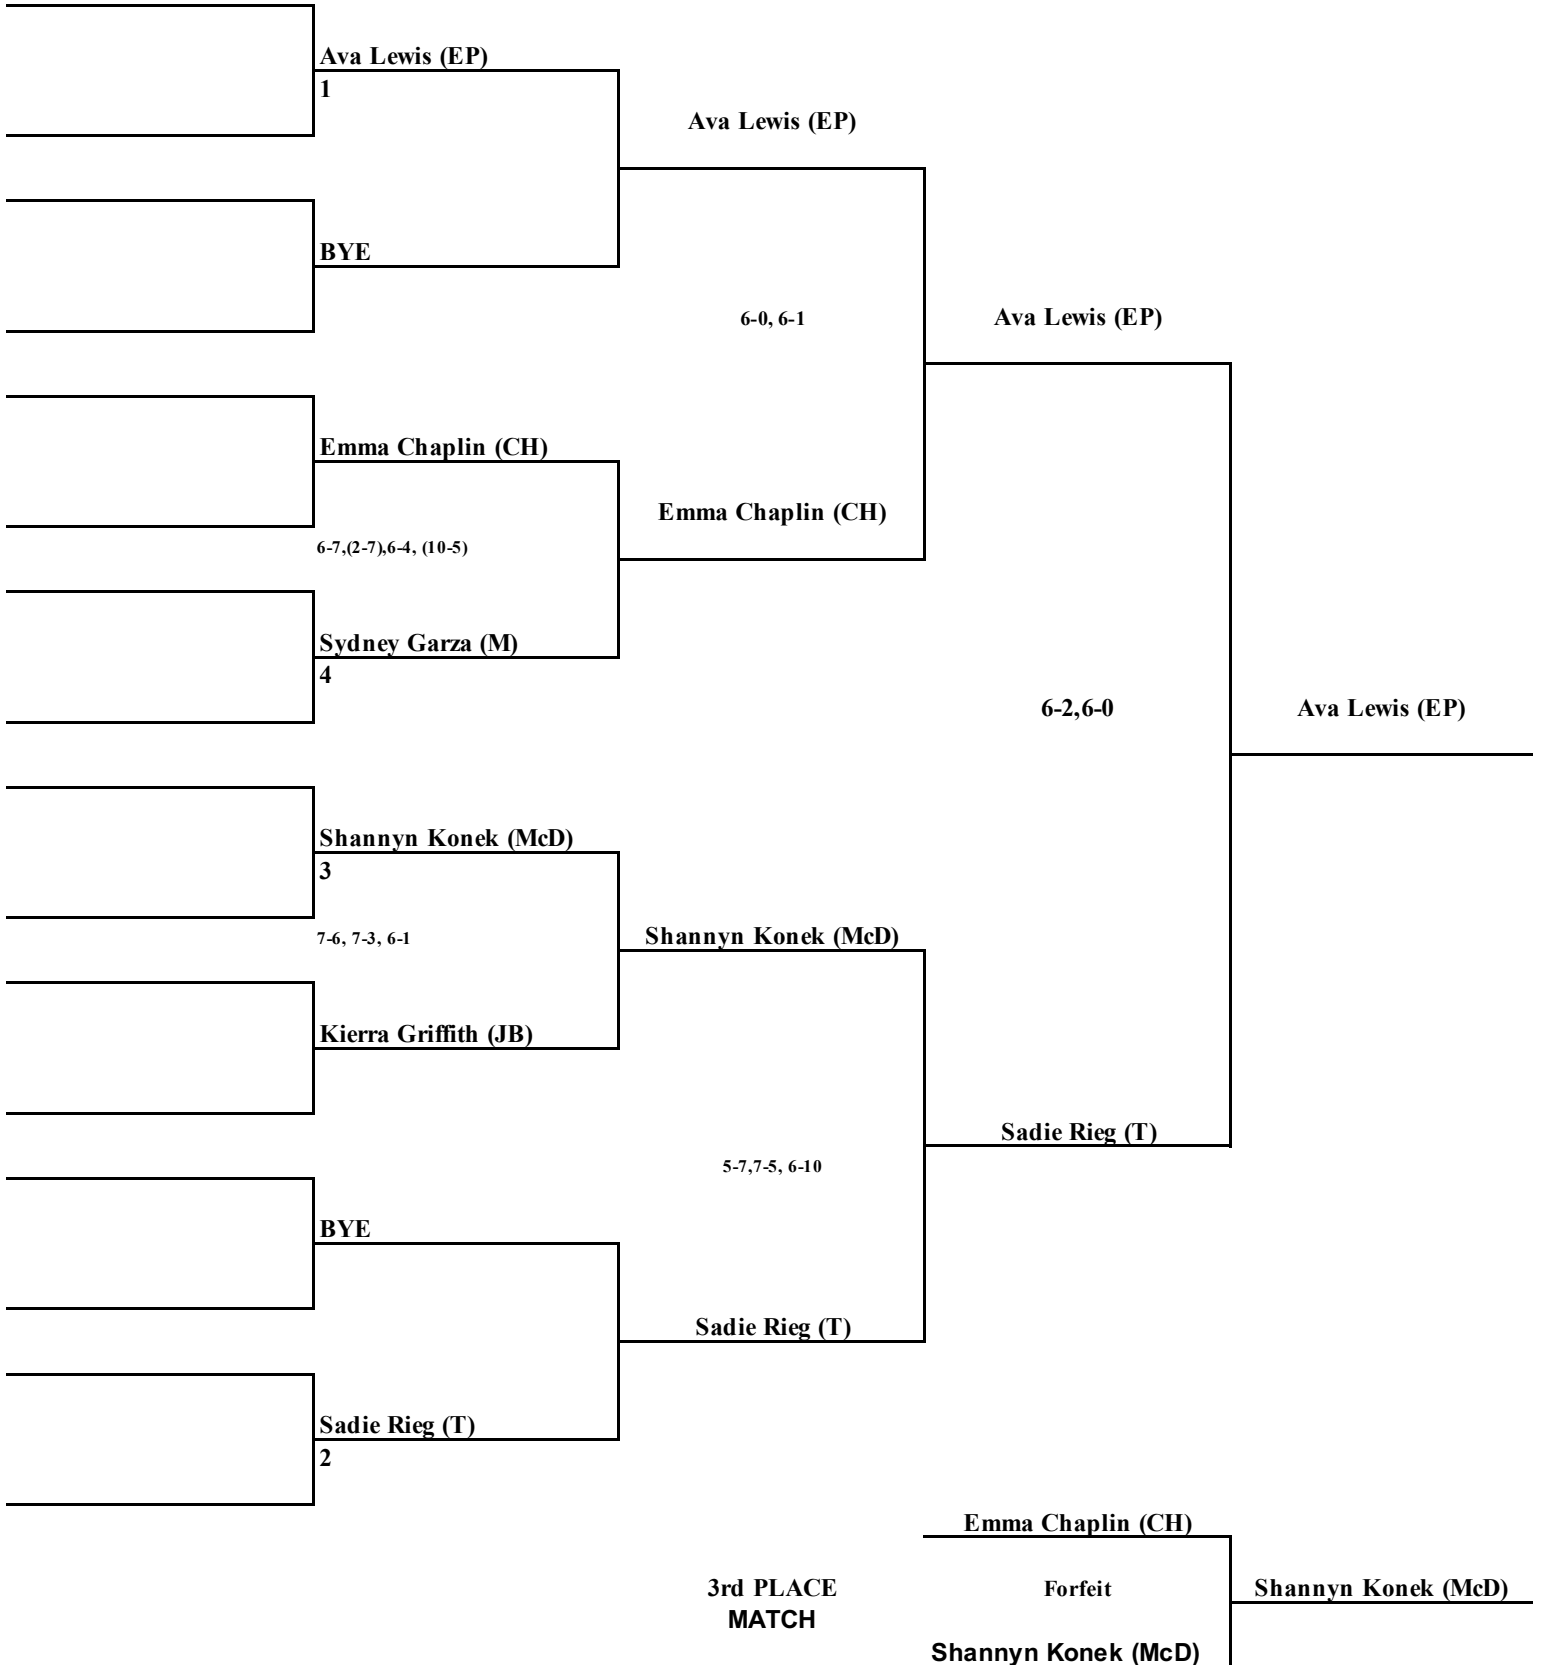

#1 SINGLES

#2 SINGLES

#3 SINGLES

DQ DOUBLES

Ava Lewis/ McKenna Nugent(EP)

1

Ava Lewis/ McKenna Nugent (EP)

BYE