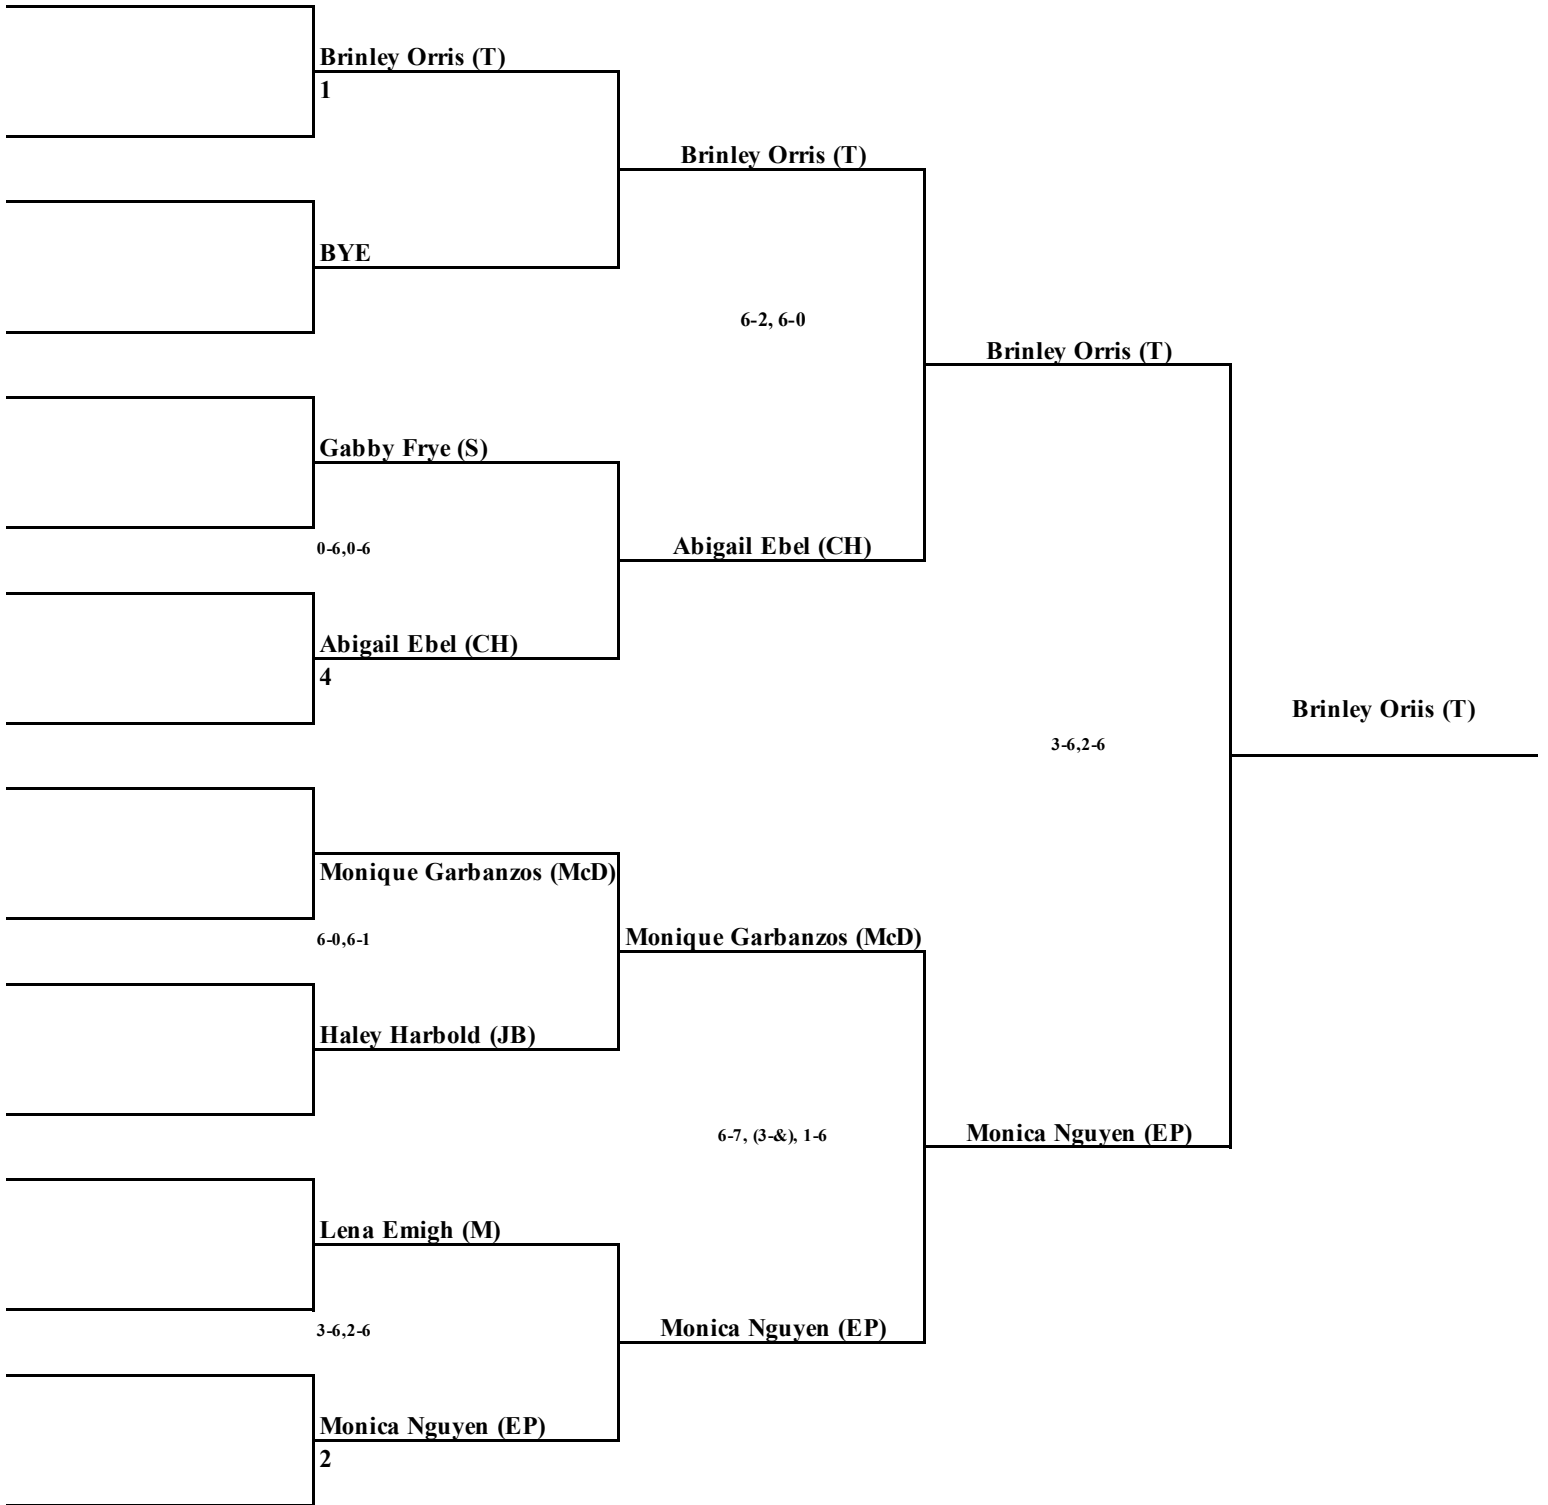

#1 SINGLES

#2 SINGLES

#3 SINGLES

DQ DOUBLES

Ava Lewis/ McKenna Nugent(EP)

1

Ava Lewis/ McKenna Nugent (EP)

BYE