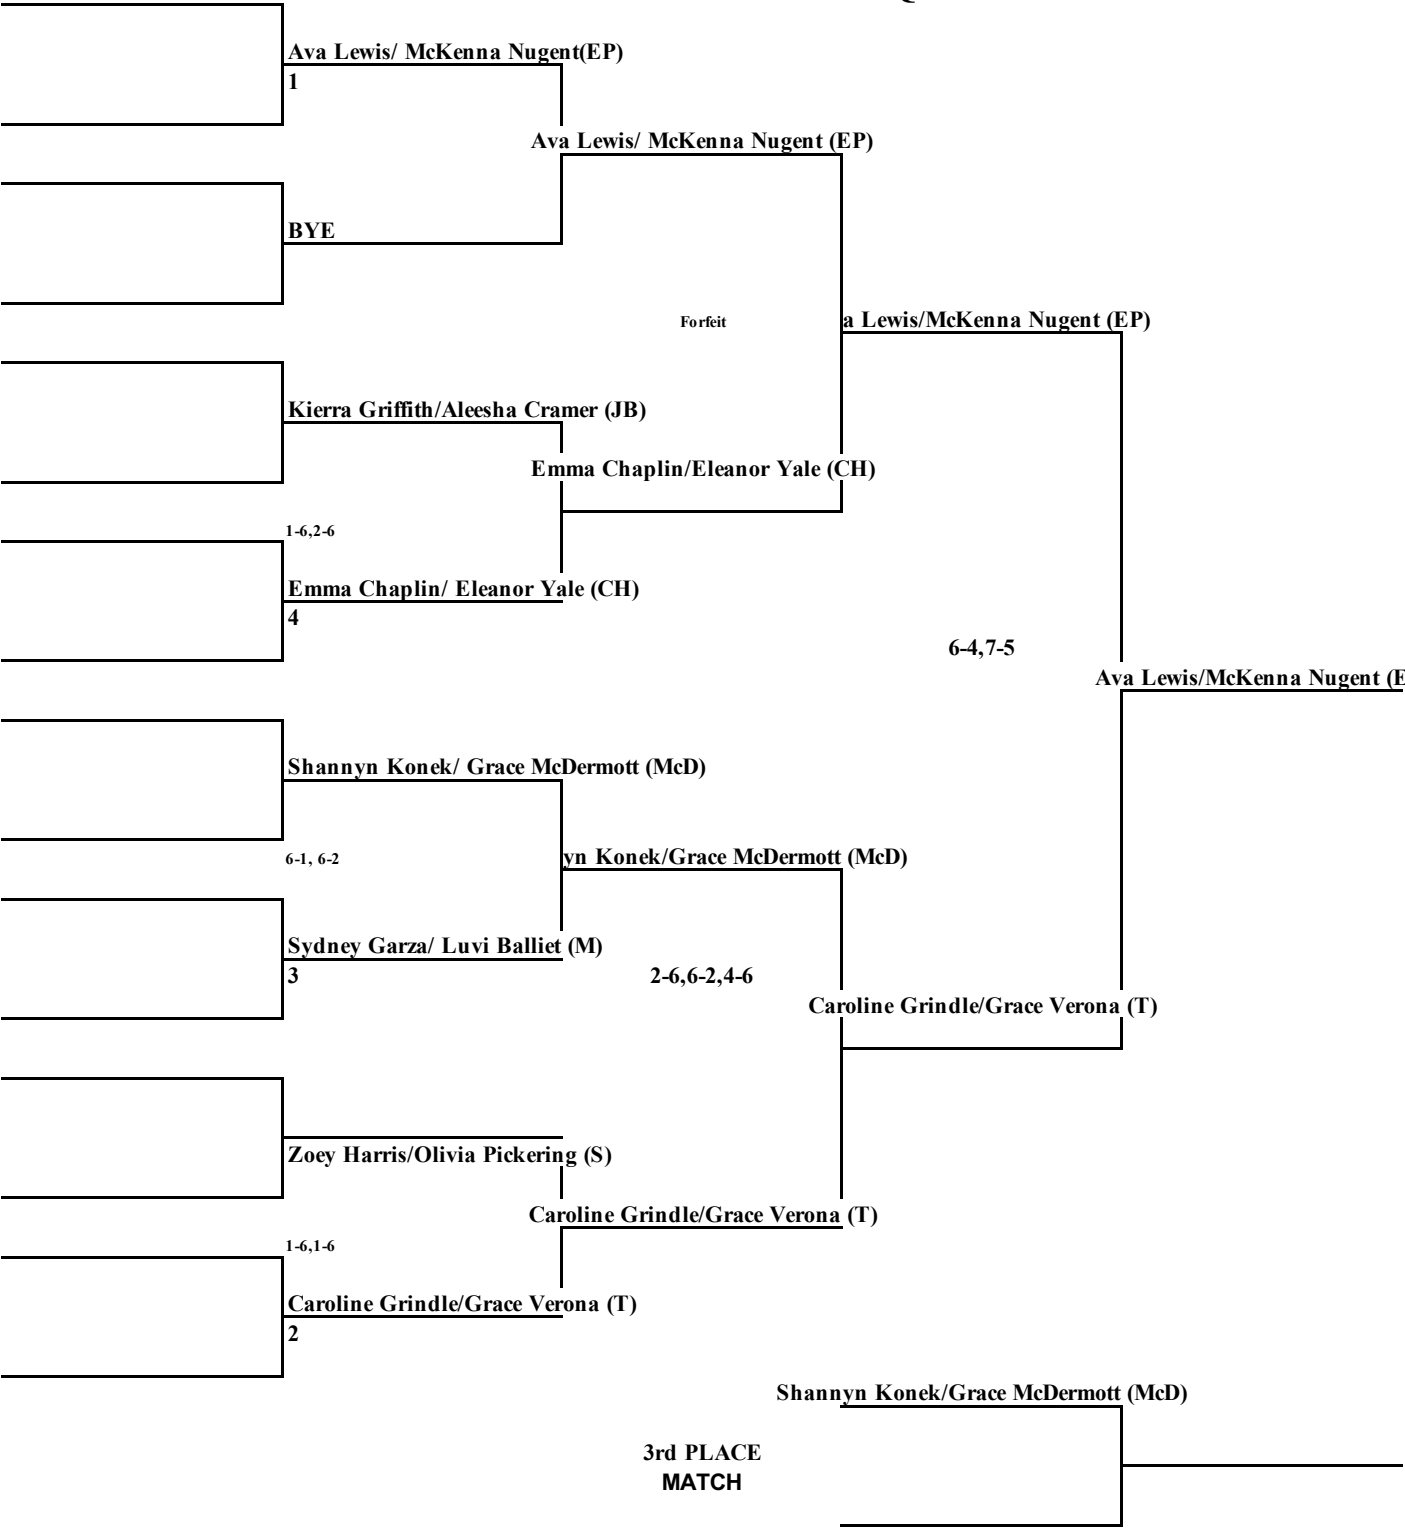

Zoey Harris/Olivia Pickering (S)

Caroline Grindle/Grace Verona (T)

1-6,1-6

Caroline Grindle/Grace Verona (T)

2

Shannyn Konek/Grace McDermott (McD)

**3rd PLACE
MATCH**

#1 DOUBLES