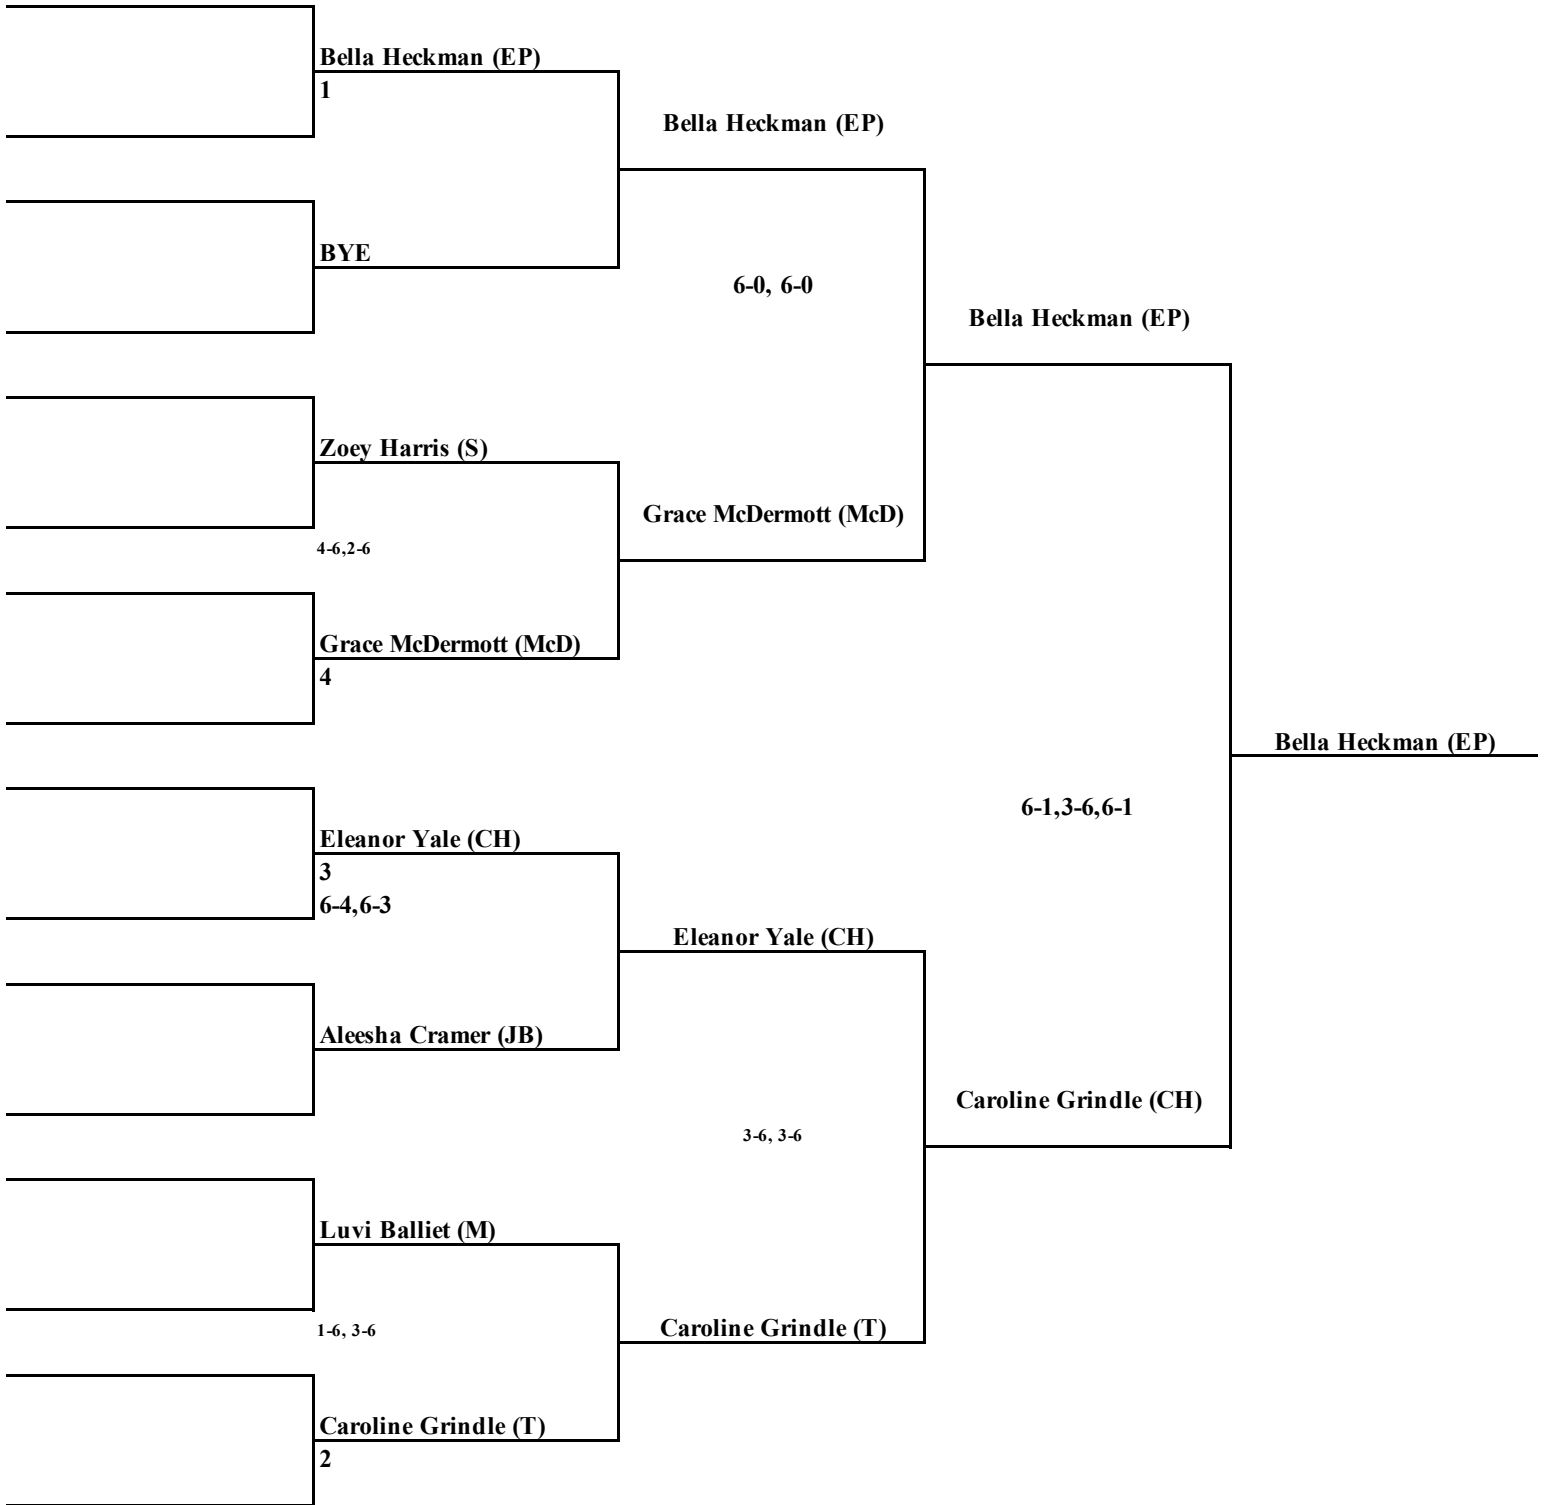

#1 SINGLES

#2 SINGLES

#3 SINGLES

DQ DOUBLES

Ava Lewis/ McKenna Nugent(EP)

1

Ava Lewis/ McKenna Nugent (EP)

BYE