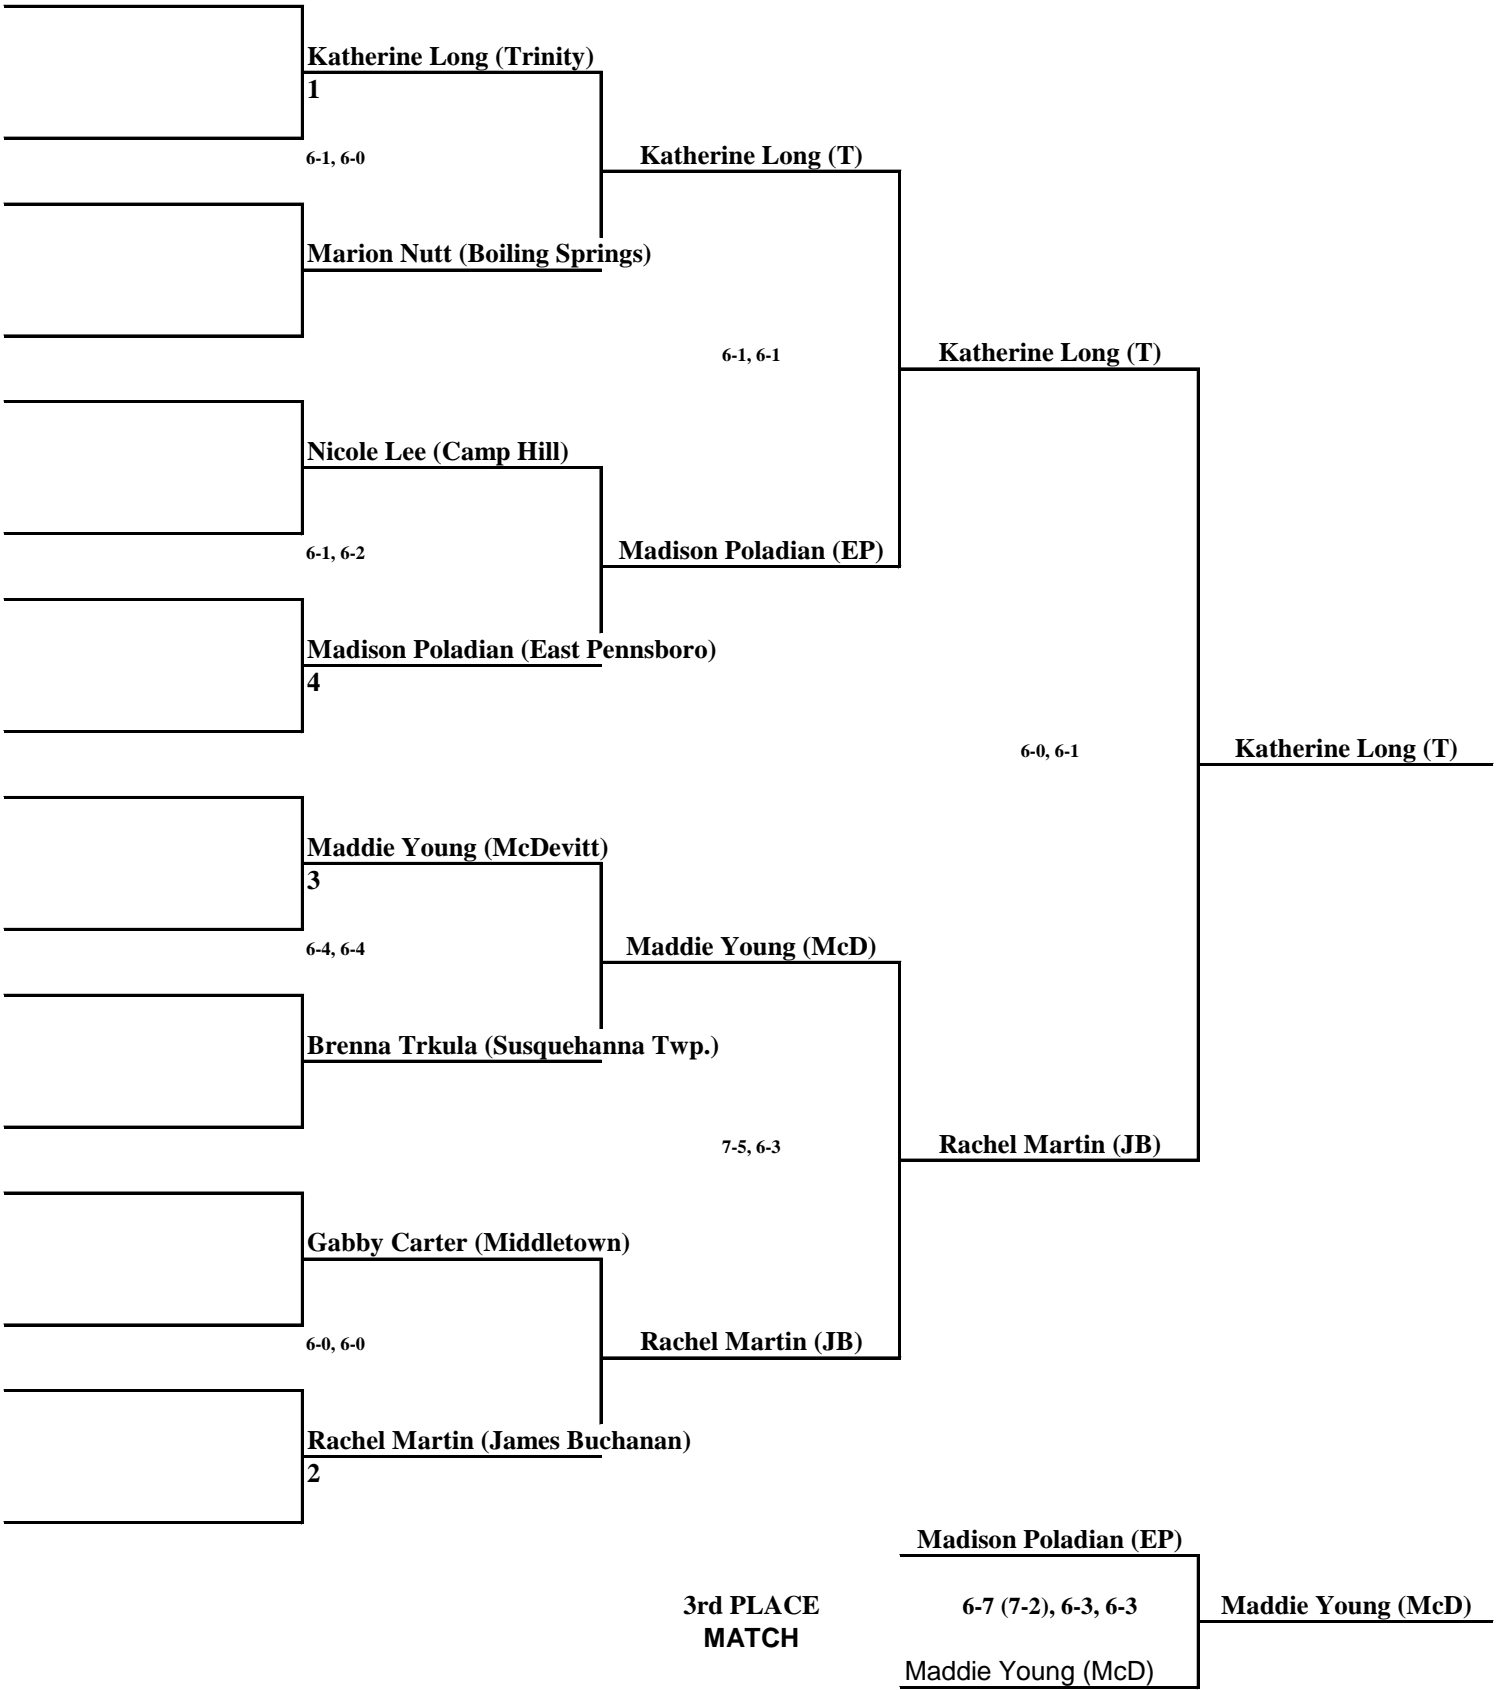

#1 SINGLES

#2 SINGLES

#3 SINGLES

#1 DOUBLES

#2 DOUBLES

Makayla Burkholder/Christine Tully (McD)

1

Burkholder/Tully (McD)