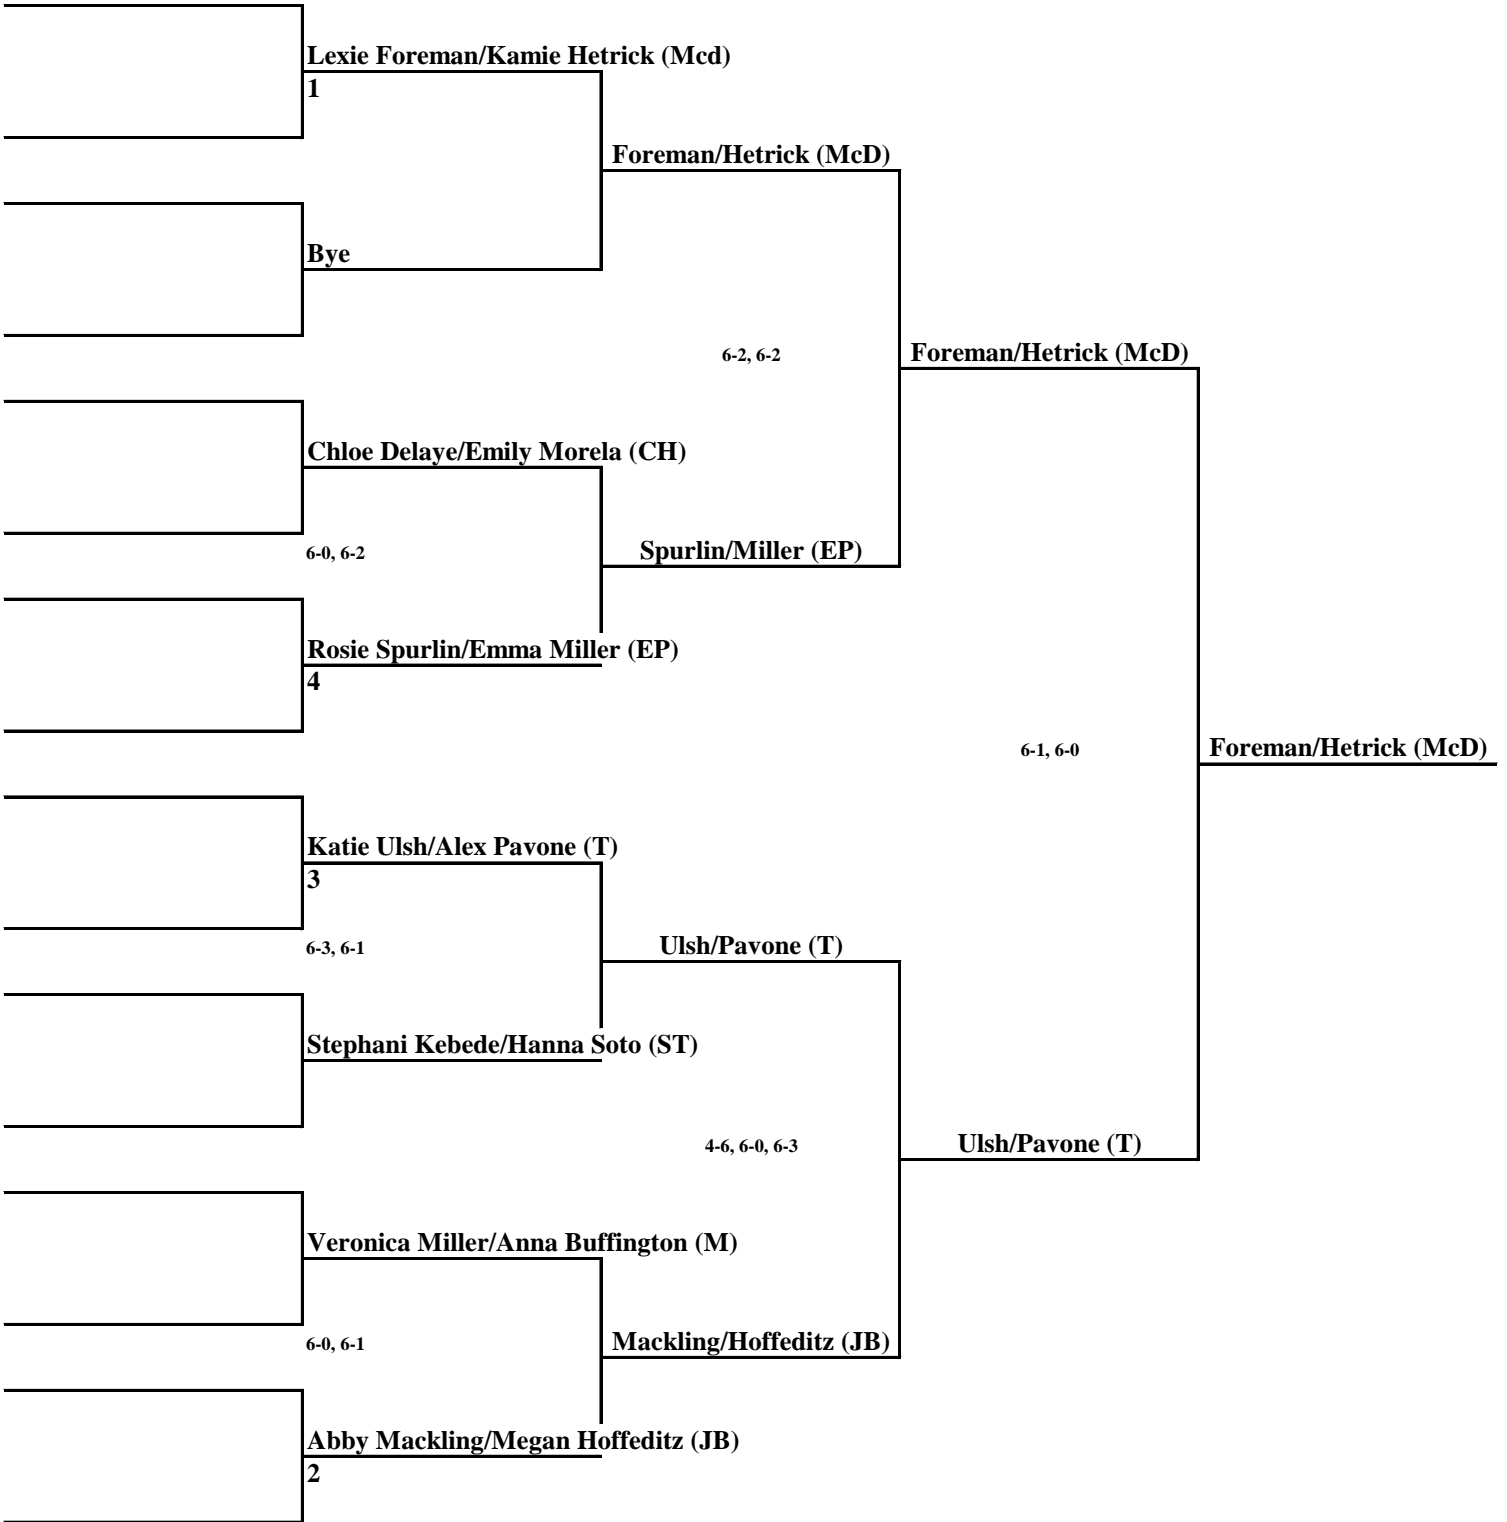

#1 SINGLES

#2 SINGLES

#3 SINGLES

#1 DOUBLES

#2 DOUBLES

Makayla Burkholder/Christine Tully (McD)

1

Burkholder/Tully (McD)