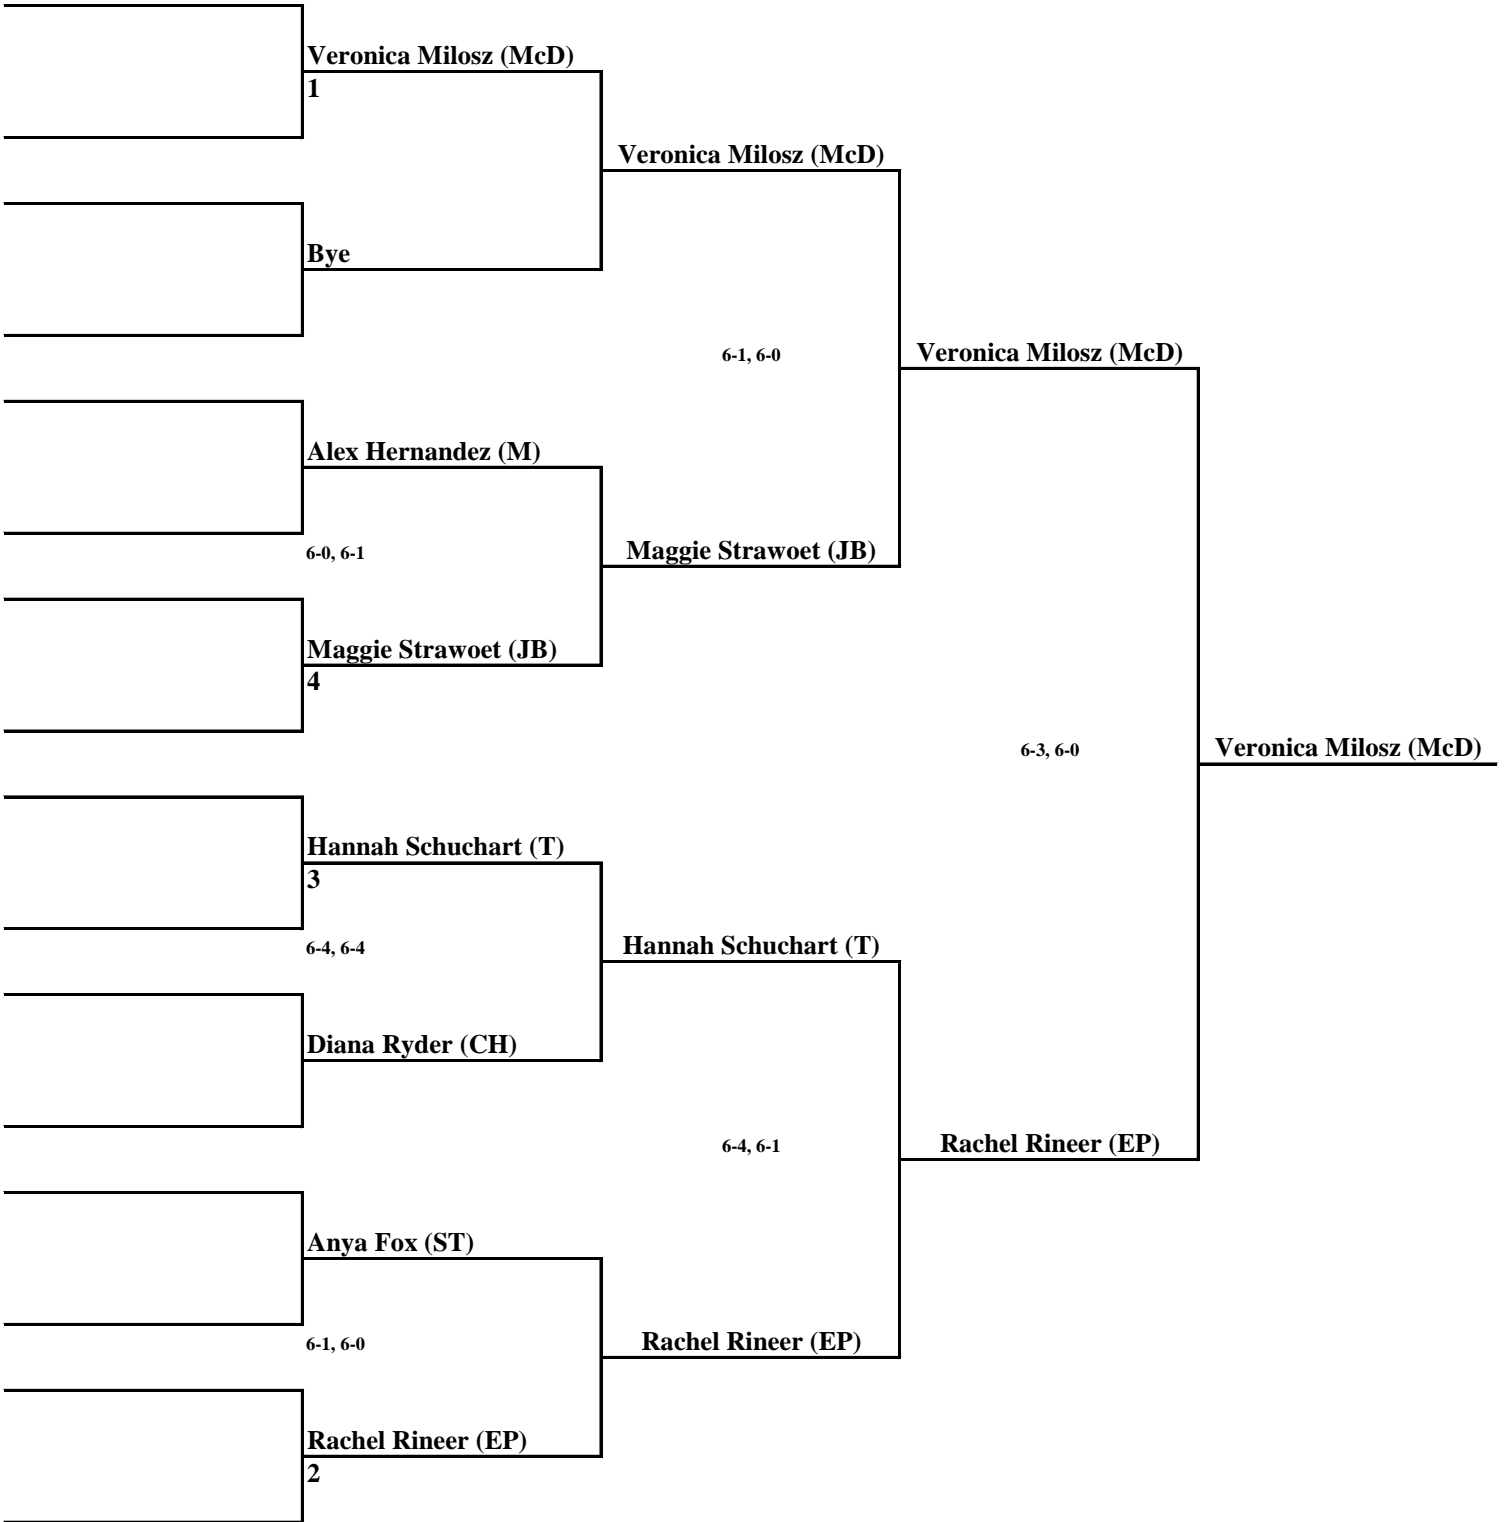

#1 SINGLES

#2 SINGLES

#3 SINGLES

#1 DOUBLES

#2 DOUBLES

Makayla Burkholder/Christine Tully (McD)

1

Burkholder/Tully (McD)