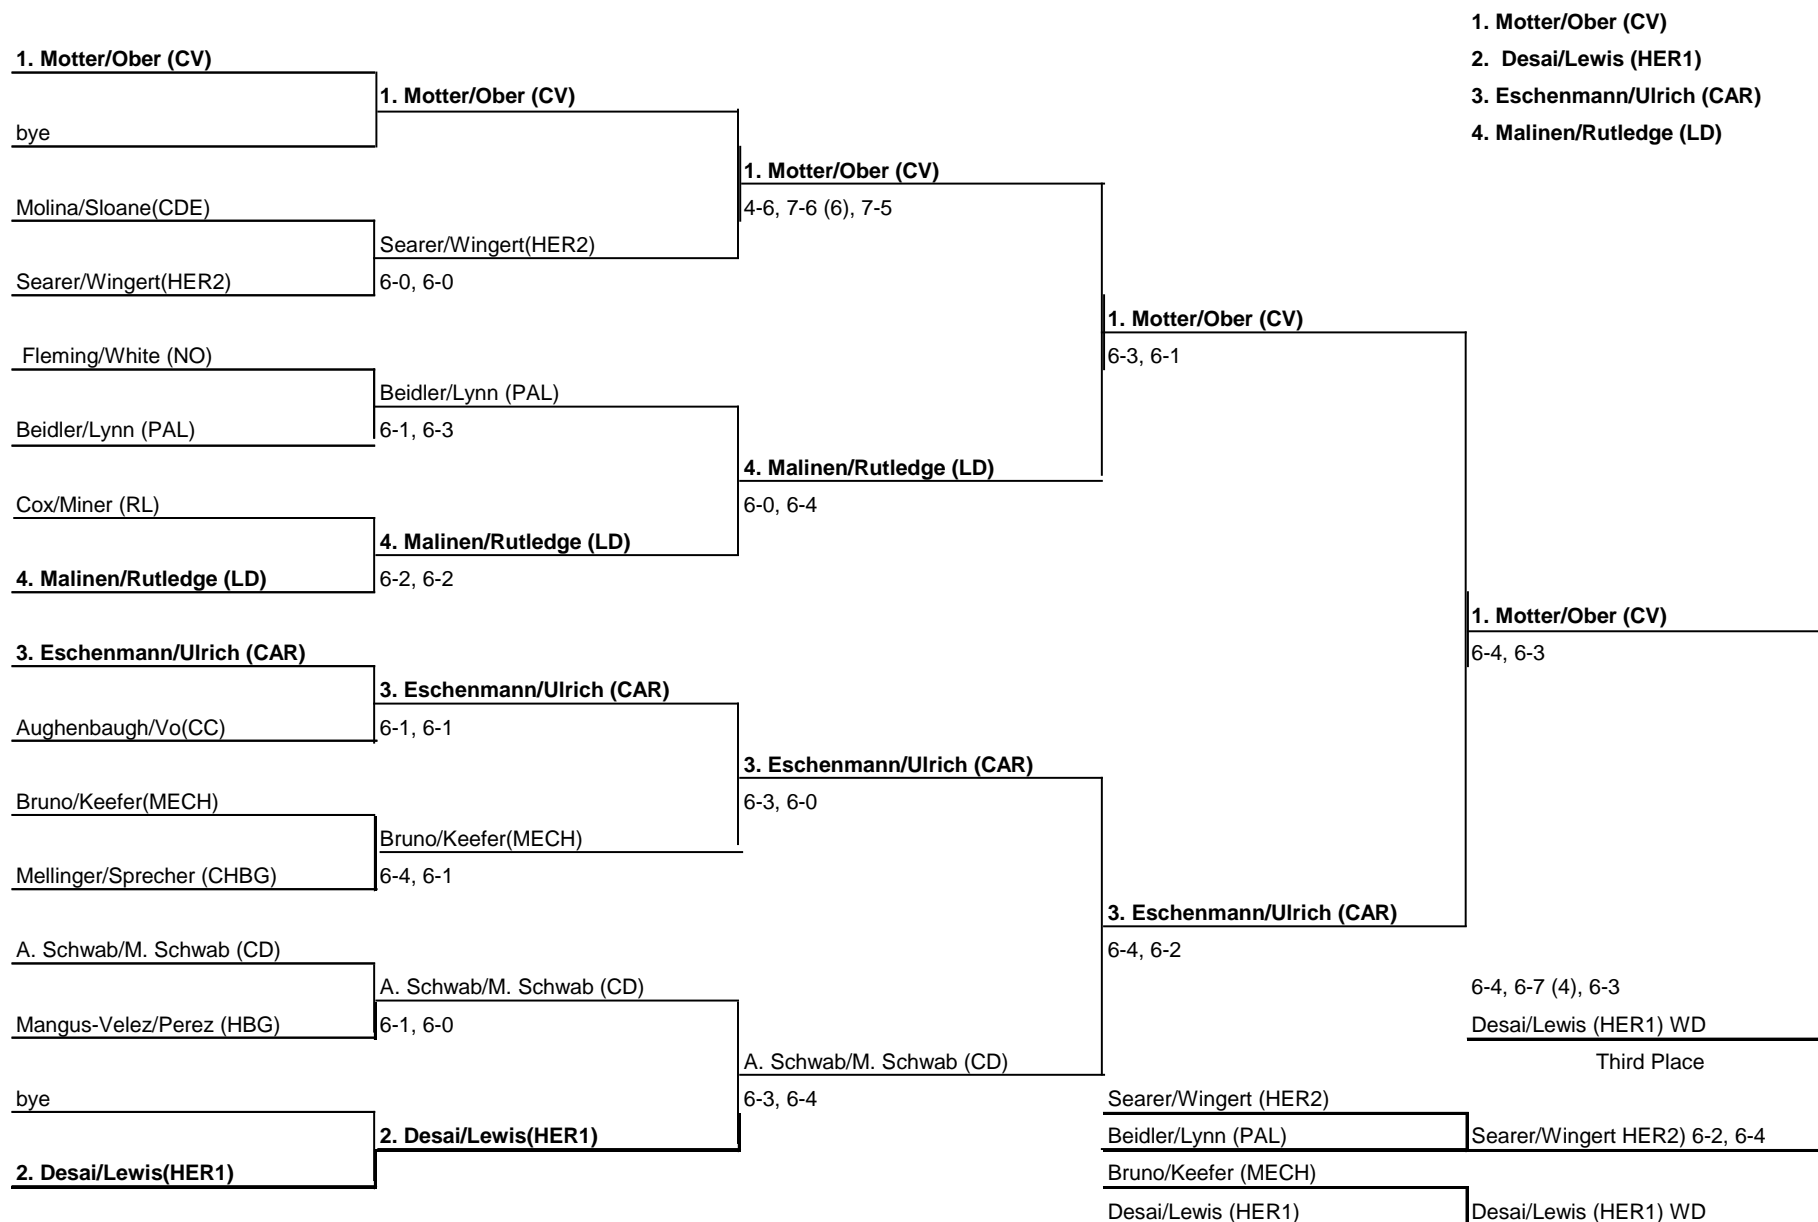

Mid-Penn AAA Girls Tennis Tournament

District Doubles

1. Motter/Ober (CV)
2. Desai/Lewis (HER1)
3. Eschenmann/Ulrich (CAR)
4. Malinen/Rutledge (LD)