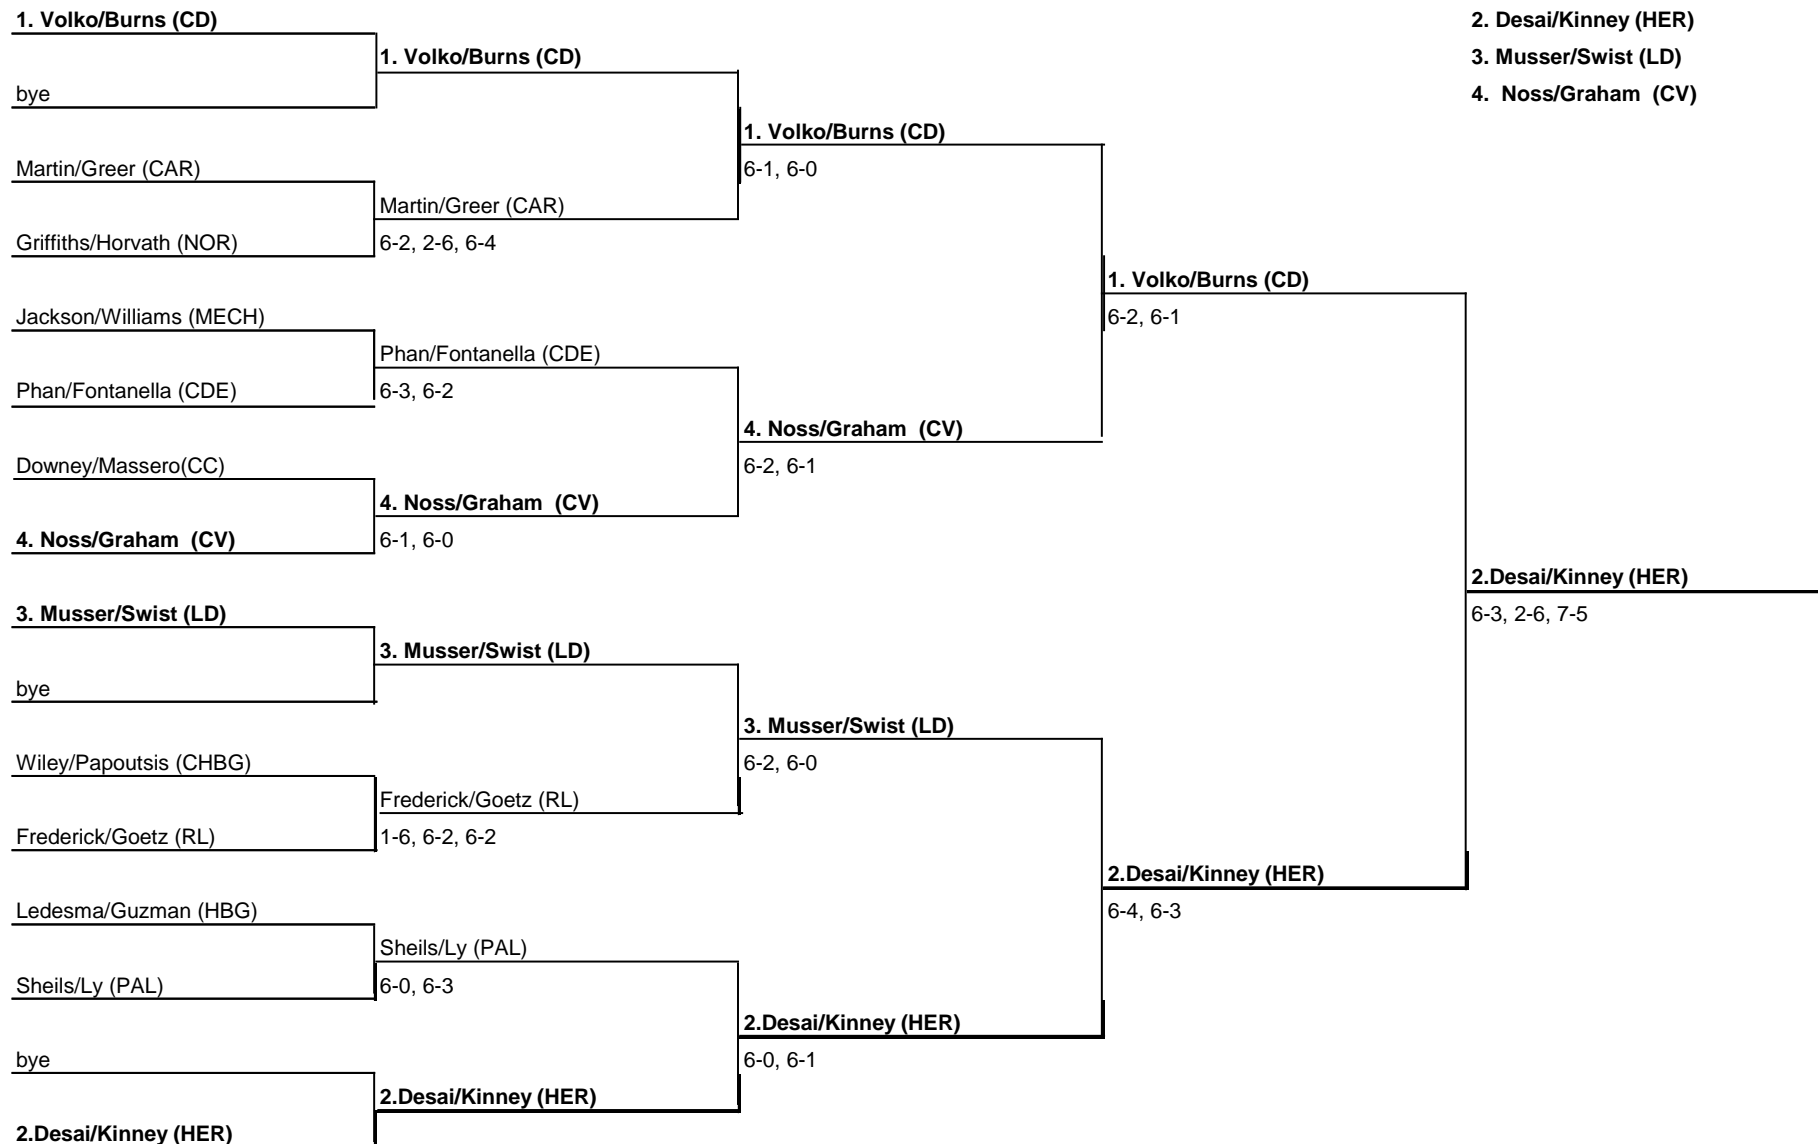

District Doubles

- 1. Motter/Ober (CV)
- 2. Desai/Lewis (HER1)
- 3. Eschenmann/Ulrich (CAR)
- 4. Malinen/Rutledge (LD)

Mid-Penn AAA Girls Tennis Tournament

1st Doubles

- 1. Volkov/Burns (CD)
- 2. Desai/Kinney (HER)
- 3. Musser/Swist (LD)
- 4. Noss/Graham (CV)