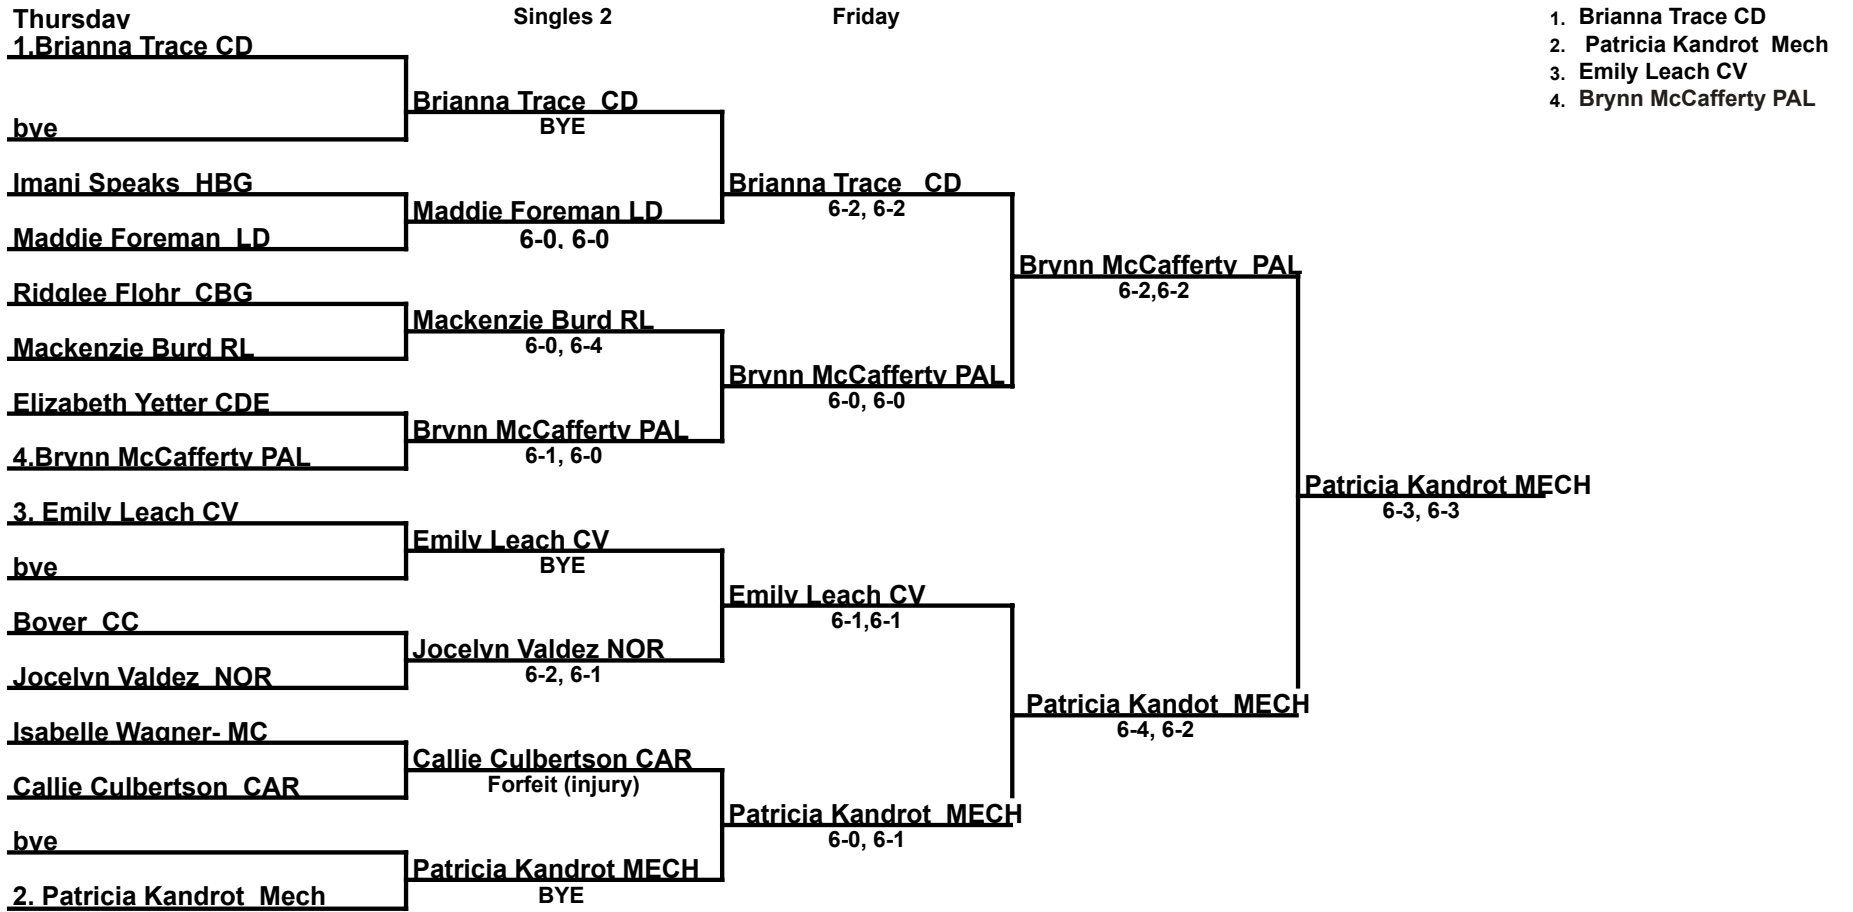

Patel PAL

Esack- CV

Choitner CD

Vessah CBG

6-3, 6-3

5th Place
Patel PAL
6-2, 6-2

Vessah CBG

Mid-Penn AAA Tennis Tournament 2nd Singles