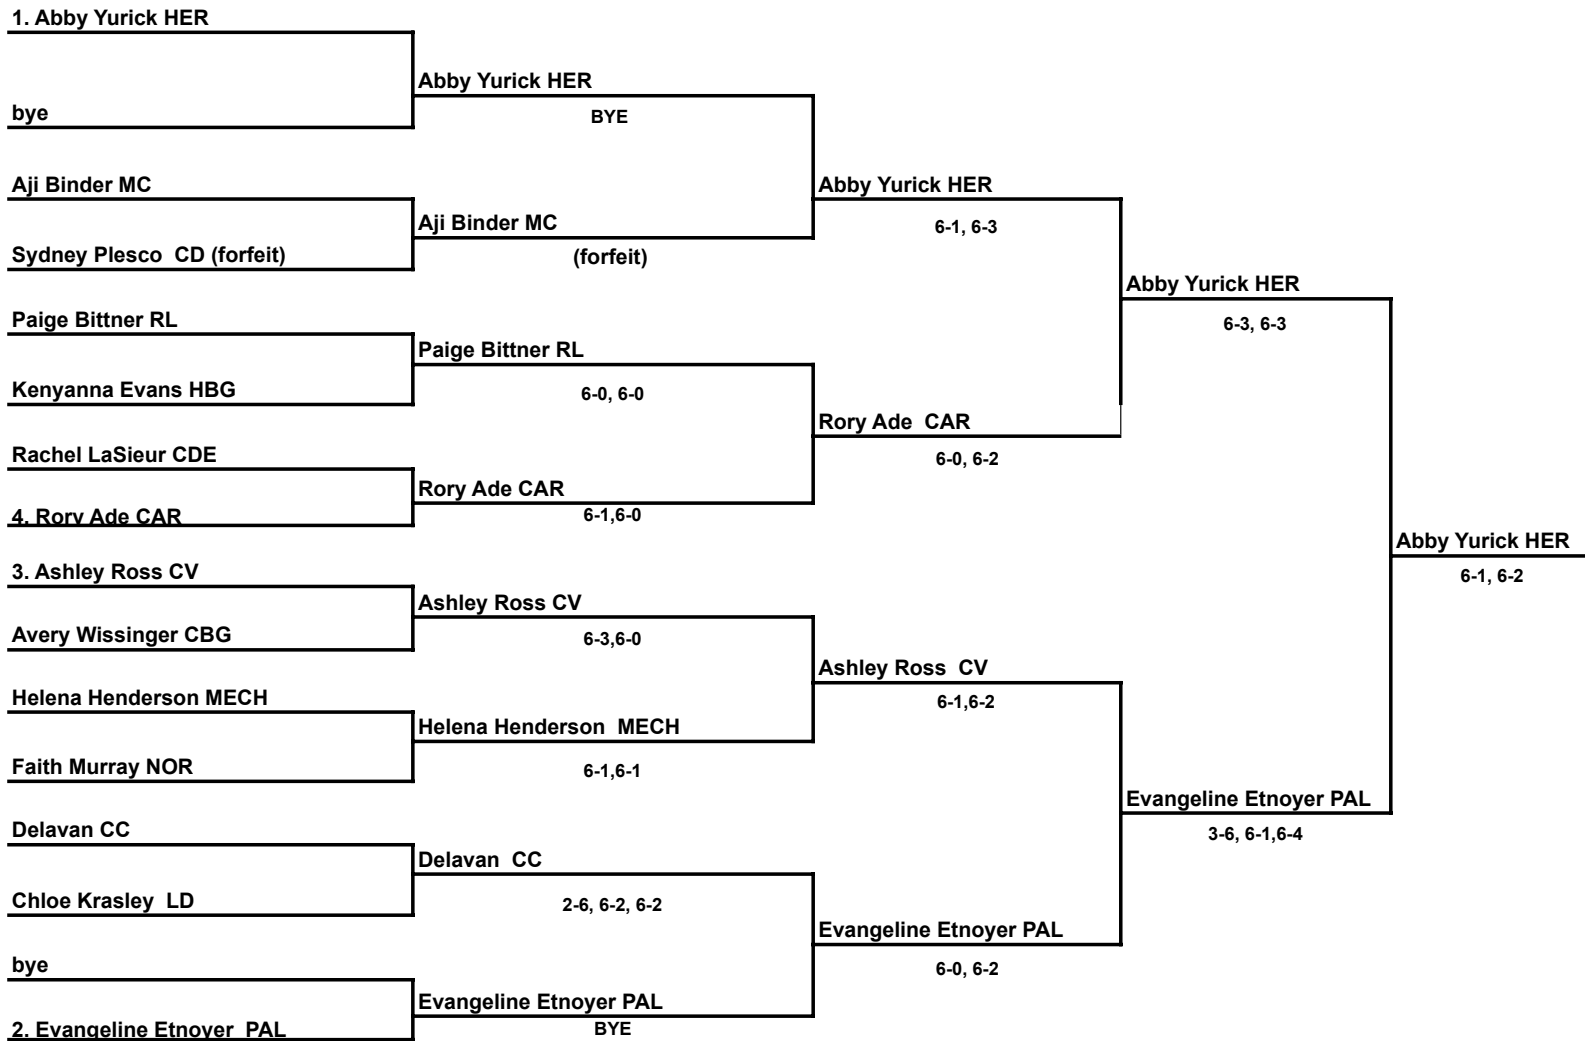

Mid-Penn AAA Tennis Tournament 3rd Singles

Thursday

Singles 3

Friday

1. Abby Yurick HER
2. Evangeline Etnoyer PAL
3. Ashley Ross CV
4. Rory Ade CAR