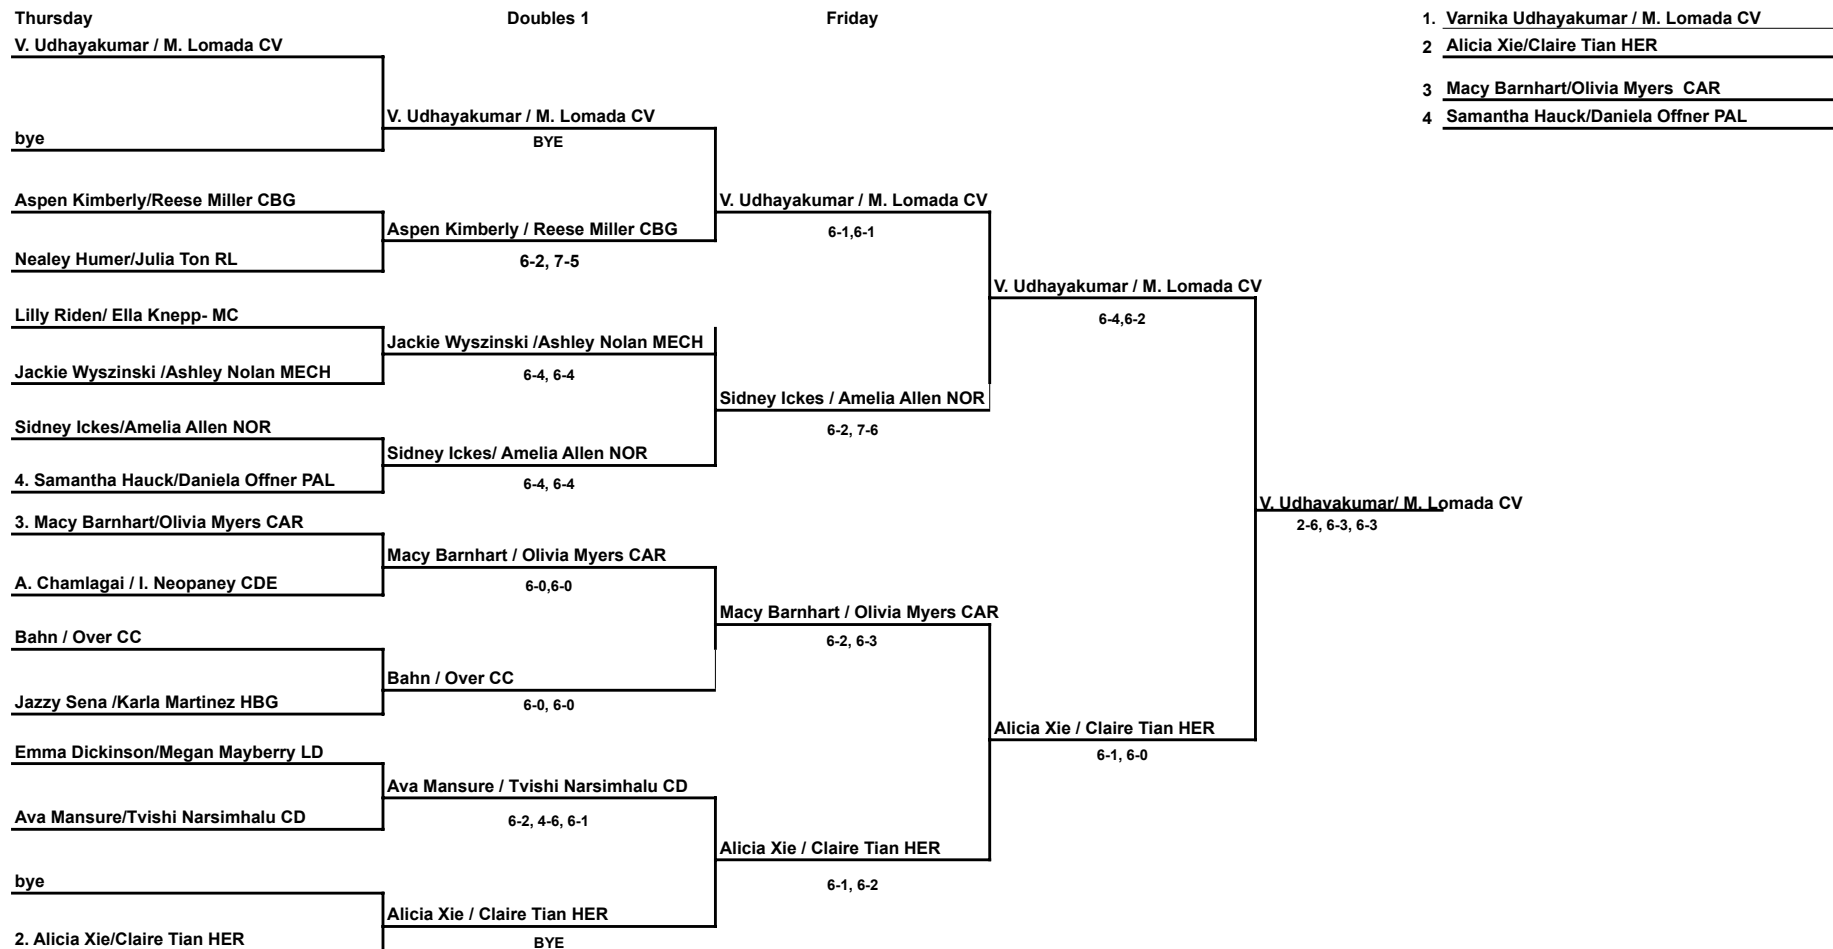

3rd place
Patel/ McCafferty PAL
O'Neill / Ade CAR

3rd Place finisher
Patel / McCafferty PAL

White/ Valdez NOR

7-6,7-3, 6-3

Merca / Foreman LD

White /Valdez NOR

Mid-Penn AAA Tennis Tournament 1 Doubles

Mid-Penn AAA Tennis Tournament 2 Doubles