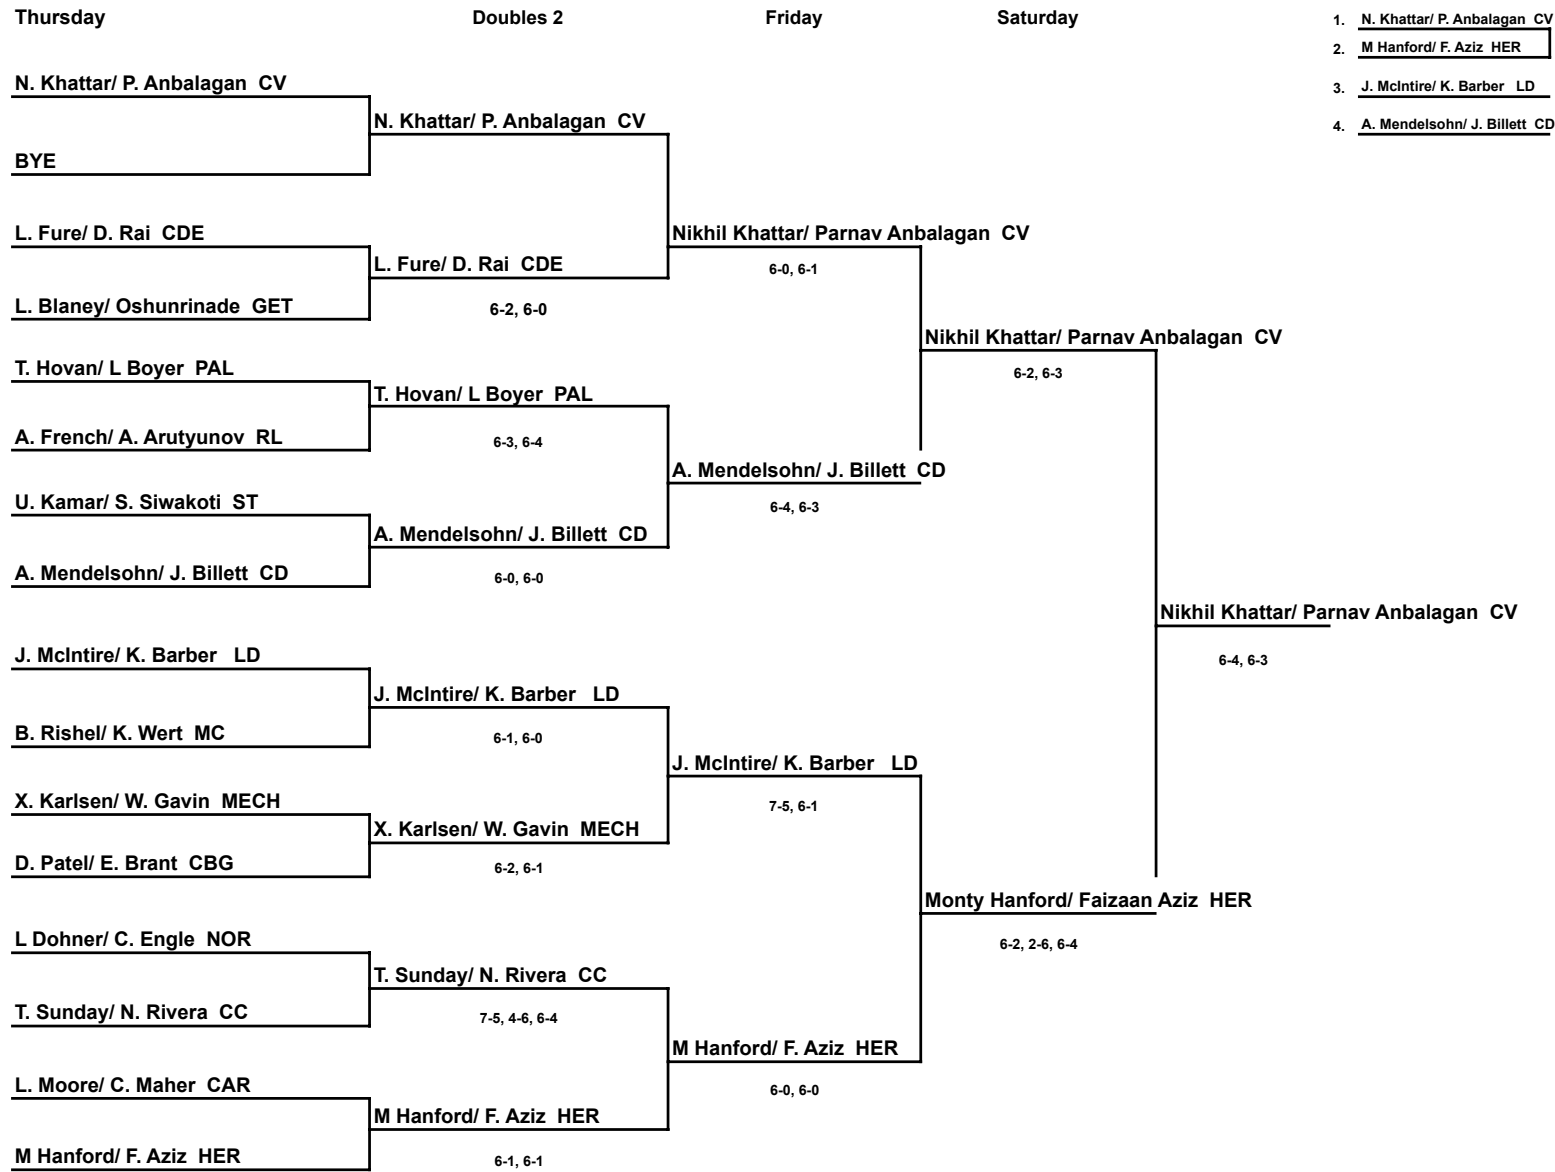

H

Progression to Singles D tournament

district tournament

Mid-Penn AAA Tennis Tournament 2nd Singles

Mid-Penn AAA Tennis Tournament 3rd Singles

1. Kazi, Sami, CV
2. Grael, Conner CD
3. Laurore, Max, HER
4. Waiter, Brayden LD

#5 Seed

Brady Coonelly/ Mason Dissinger LD

7-5, 6-4

B. Coonelly/ M. Dissinger LD

6-2, 7-5

1. A. Mahaffey/ T. Mahaffey PAL
2. W. Ong/ R. Kluger CV
3. E. Noll/ M. Chotiner CD
4. A. DeYoung/ A. Renault CAR

Mid-Penn AAA Tennis Tournament 1 Doubles

Doubles 1

Friday

1. S. Mathur/ I. Mikanatha HER

2. A. O'Neill/ Eiswert CD

3. C. Moore/ B. Howland CAR

4. C. Heisey/ C. Sitler PAL

Mid-Penn AAA Tennis Tournament 2 Doubles

1. N. Khattar/ P. Anbalagan CV
2. M Hanford/ F. Aziz HER
3. J. McIntire/ K. Barber LD
4. A. Mendelsohn/ J. Billett CD