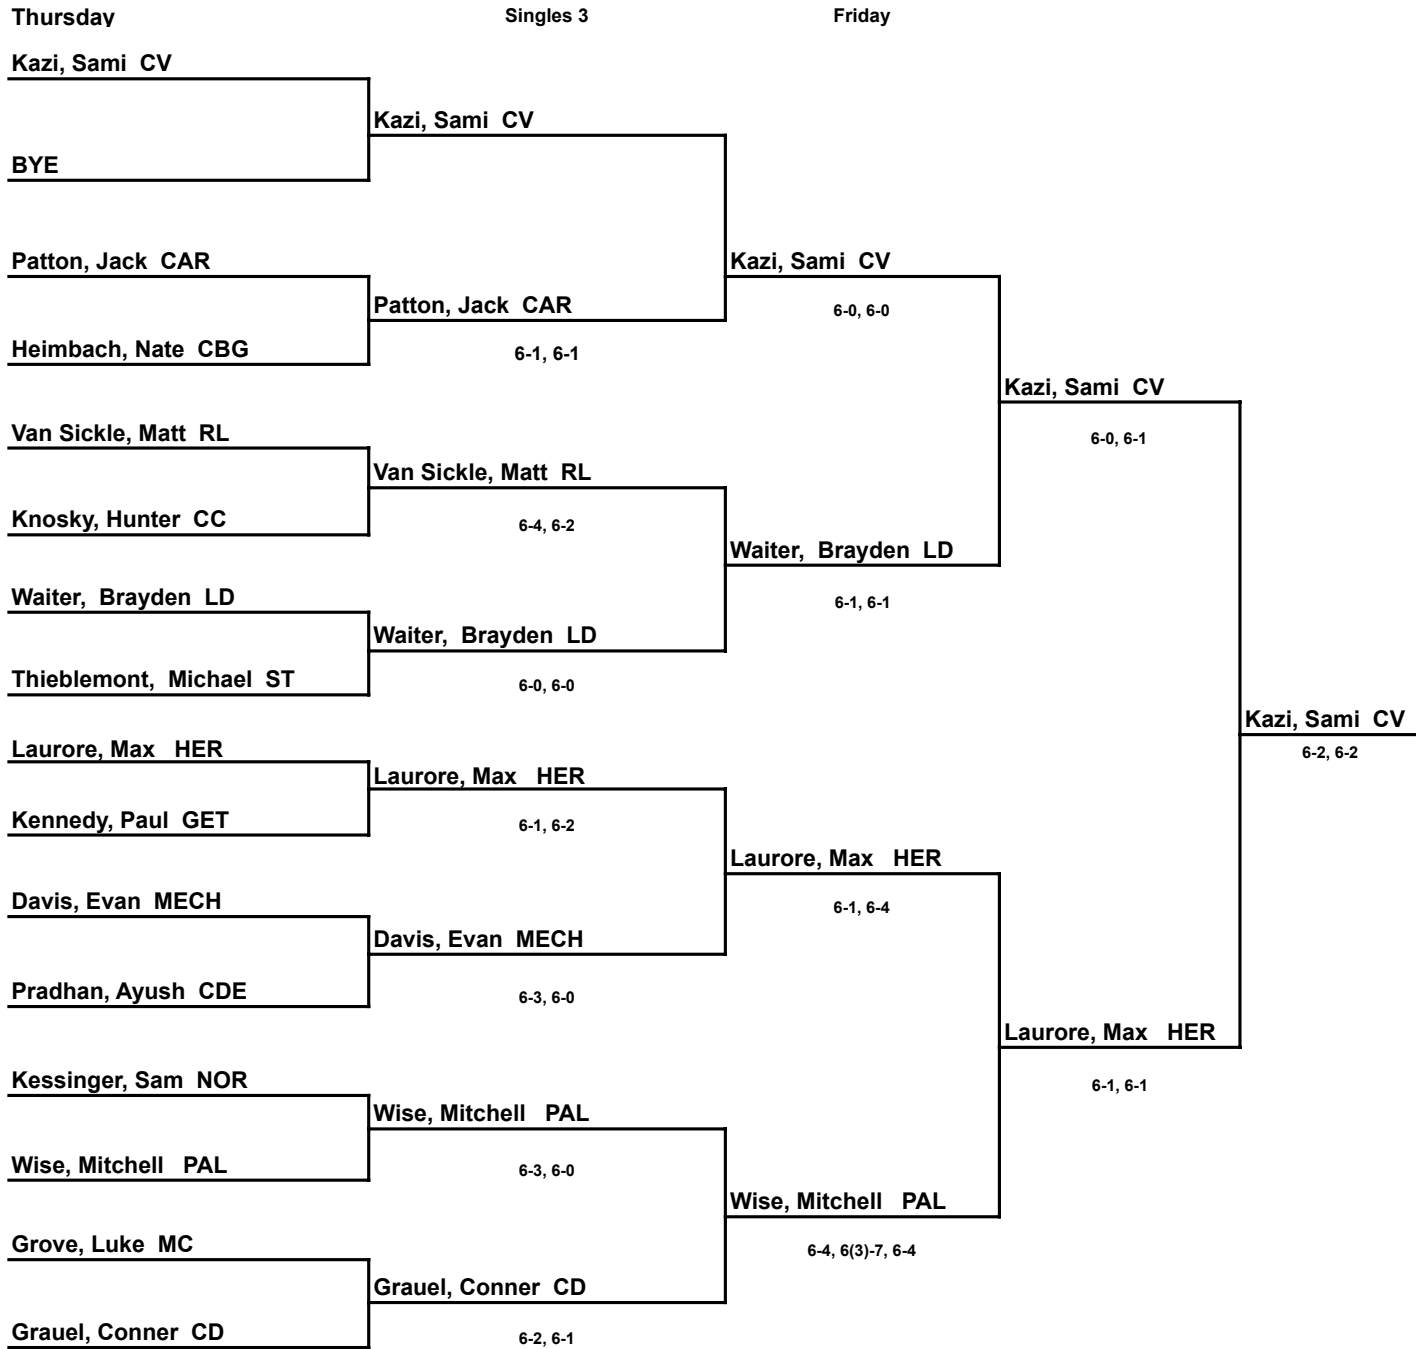

H

Progression to Singles D tournament

district tournament

Mid-Penn AAA Tennis Tournament 2nd Singles

Mid-Penn AAA Tennis Tournament 3rd Singles

1. Kazi, Sami, CV
2. Grael, Conner CD
3. Laurore, Max, HER
4. Waiter, Brayden LD

Mid-Penn AAA Tennis Tournament District Doubles

Thursday

Friday

Monday

A. Mahaffey/ T. Mahaffey PAL

BYE

T. Smith/ S. Kenney GET

J. Bechtel/ L. Pierce CC