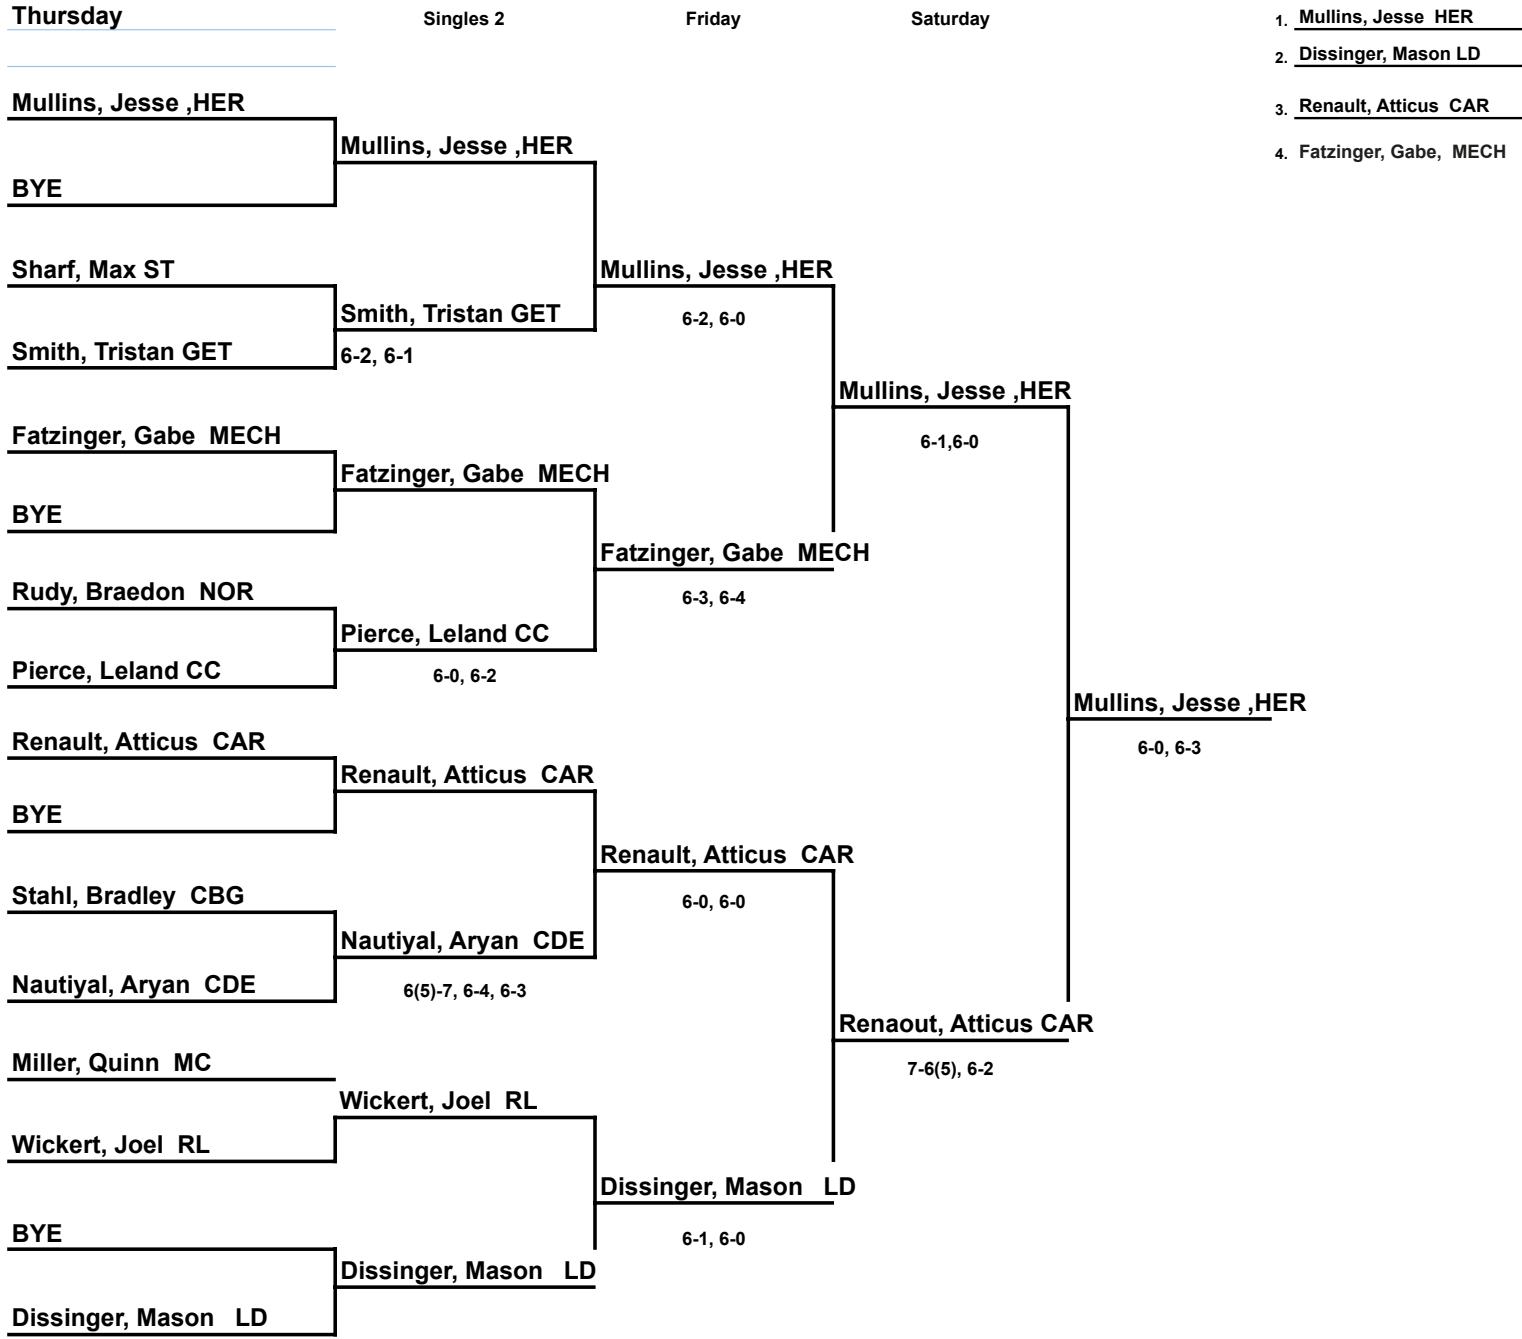

H

Progression to Singles D tournament

district tournament

Mid-Penn AAA Tennis Tournament 2nd Singles

Mid-Penn AAA Tennis Tournament 3rd Singles

1. Kazi, Sami, CV
2. Grael, Conner CD
3. Laurore, Max, HER
4. Waiter, Brayden LD

Mid-Penn AAA Tennis Tournament District Doubles

Thursday

Friday

Monday

A. Mahaffey/ T. Mahaffey PAL

BYE

T. Smith/ S. Kenney GET

J. Bechtel/ L. Pierce CC